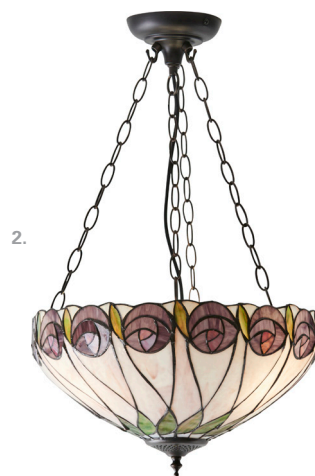

5. Floor

64323

H: 1550mm Dia: 560mm
2 x E27

Class 1, Lampholder pull cord

6. Medium 2lt flush
70709
Proj: 190mm Dia: 400mm
2 x E27
Class 1, Dimmable

~ Hutchinson

A contemporary style Tiffany design using the Mackintosh inspired rose and flowing lines, making it suitable for both traditional and more modern settings