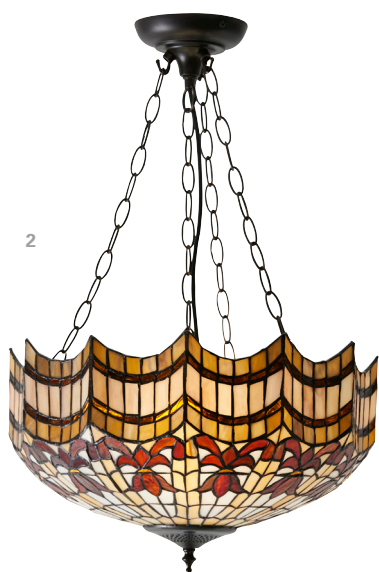

2.

3.

4.

5.

6.

~ Vesta

2. Large inverted 3lt pendant
64374
H: 600-1000mm Dia: 500mm
3 x E27
Class 1, Dimmable

3. Medium 3lt pendant
64375
H: 450-1310mm Dia: 420mm
3 x E27
Class 1, Dimmable

4. Floor
64373
H: 1550mm Dia: 500mm
2 x E27
Class 1, Lampholder pull cord

5. Medium table
64377
H: 620mm Dia: 420mm
2 x E27
Class 1, Lampholder pull cord

6. Small table
64376
H: 450mm Dia: 300mm
2 x E14
Class 1, Inline switch