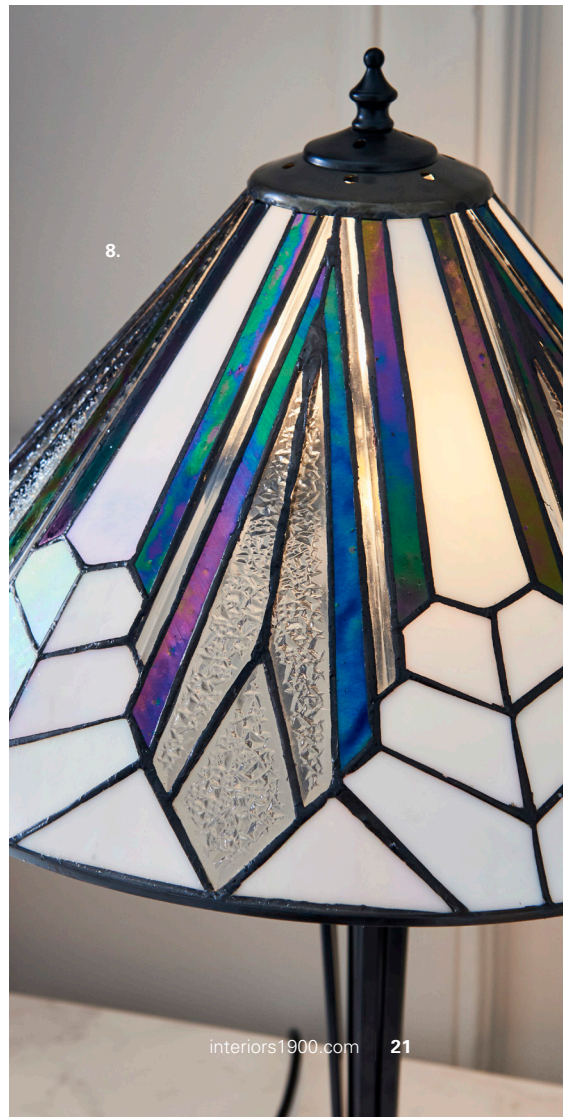

12. Uplighter floor

63933

H: 1755mm Dia: 400mm

1 x E27

Class 2, Inline foot switch

12.

8.