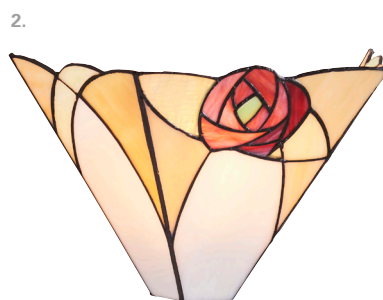

11. Floor
70940
H: 1560mm Dia: 500mm
2 x E27
Class 1, Lampholder pull cord

~ Ingram

The Ingram Tiffany collection features the famous Mackintosh style Art Deco rose

1. Large 2lt flush

64182

Proj: 180mm Dia: 450mm
2 x E27