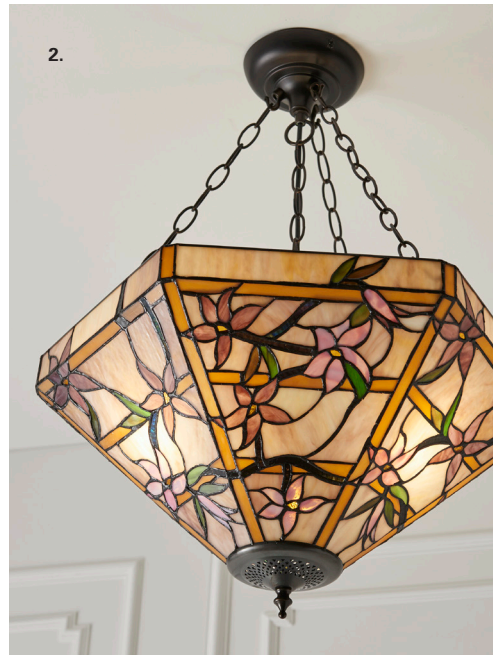

4. Table
63909

H: 640mm Sq: 430mm
2 x E14
Class 2, Inline switch

1. Floor
64018
H: 1580mm Dia: 500mm
2 x E27
Class 2, Lampholder pull cord

details

~ Clematis

The Clematis range depicts flowers weaving between a trellis in shades of pink and purple glass