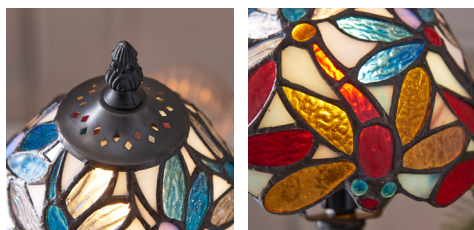

A mini Tiffany lamp featuring the traditional dark bronze effect base, and subtly coloured Tiffany style glass

Mini table
63898

H: 310mm Sq: 150mm
1 x E14

Class 2, Inline switch

details

~ Lorette

A mini lamp featuring the traditional dark bronze effect base, and brightly coloured Tiffany style glass with a mini dragonfly design