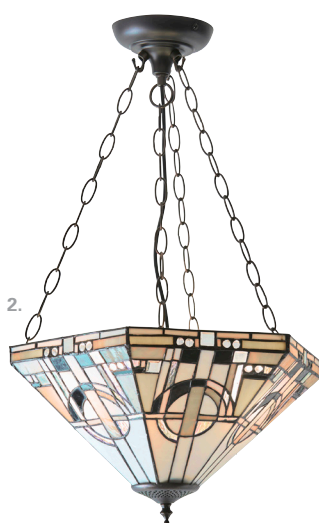

1.

2.

5.

3.

4.

~ Metropolitan

An eye catching Art Deco design in black, white and grey teamed with fittings in traditional bronze

1. Medium pendant
64259

H: 550-1390mm Dia: 420mm
1 x E27

Class 2, Dimmable

2. Medium inverted 3lt pendant
70777

H: 600-1000mm Dia: 420mm
3 x E27

Class 1, Dimmable

3. Medium 2lt flush
70779

Proj: 125mm Dia: 420mm
2 x E27

Class 1, Dimmable

4. Medium table
64263

H: 540mm Sq: 420mm
2 x E27

Class 1, Inline switch

5. Floor
70662

H: 1660mm Dia: 580mm
3 x E27

Class 1, Lampholder pull cord