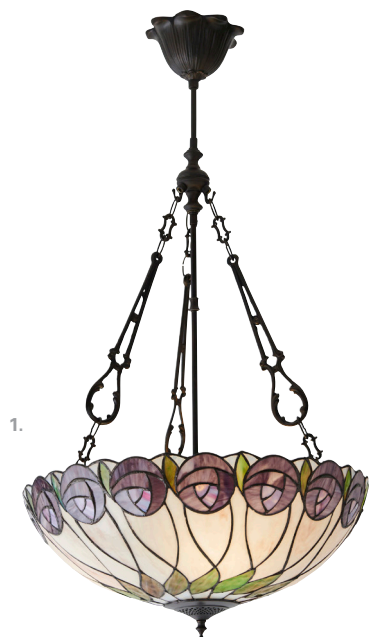

5. Floor

64323

H: 1550mm Dia: 560mm
2 x E27

Class 1, Lampholder pull cord

6. Medium 2lt flush
70709
Proj: 190mm Dia: 400mm
2 x E27
Class 1, Dimmable

~ Hutchinson

A contemporary style Tiffany design using the Mackintosh inspired rose and flowing lines, making it suitable for both traditional and more modern settings